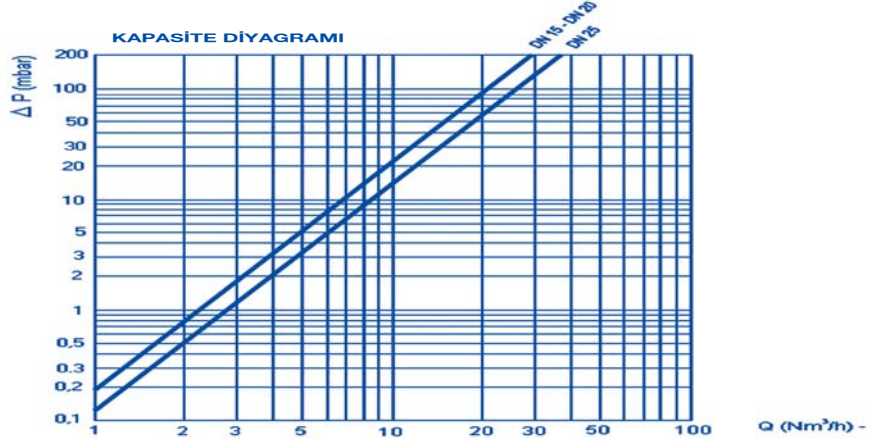

MADAS DÜZ TİP FİLTRELİ REGÜLATÖRLER - KOMPAKT TİPLER

Filter regulators - Compact sizes

Pg-max:500 mbar	Pç:20-100 mbar	
FRG/2MTE	1 / 2"	34 €
FRG/2MTE	3/4"	40 €
FRG/2MTE	1"	42 €
Pg-max:5 bar	Pç:20-100 mbar	
FRG/2MTZ	1 / 2"	42 €
FRG/2MTZ	3/4"	46 €
FRG/2MTZ	1"	48 €

ÖNEMLİ HATIRLATMA

Sipariş verirken giriş ve çıkış basıncı bilgilerini mutlaka veriniz

MADAS DÜZ TİP FİLTRELİ REGÜLATÖRLER

Filter regulators